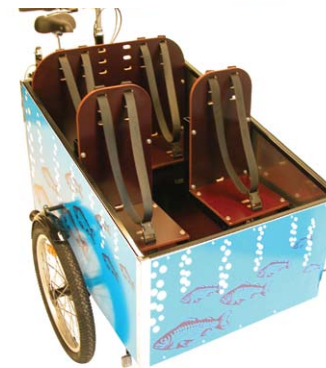

Why Should You Choose a Bellabike?

Quite simply: it's cheaper and more fun than a car! It's easier and faster to get around the city, especially in rush hour, and the safety box provides exceptional protection for the children. Even with a full load you'll enjoy maximum maneuverability and ease-of-use.